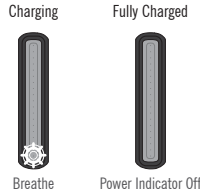

HOW TO RECHARGE

DANGER

- DO NOT throw the light directly into human eyes. This may cause temporary blindness, or permanent damage to the eyes.
- DO NOT cover the light head when the bicycle light is on, or place the bicycle light head on the ground. The radiation energy of the bicycle light may cause damage to the bicycle light itself, or even result in burning to flammable objects.

WARNING

- Keep out of reach of children.
- The light contains a lithium-ion battery. Certain restrictions may apply to this product when traveling, especially when traveling by air. Always check with your carrier for specific restrictions prior to traveling with this product.

NOTICE

Store the light at room temperature in a dry place. Avoid moisture, or extreme hot or cold.

Store the light in the charged condition. Avoid "deep discharge." Battery life will decrease if the light is stored in a fully discharged condition.

Over time, the run time of the battery will diminish. Expect about 500 full charges, depending on care. After a full life, the battery will continue to charge but with a lower run time.

When the run time is unsatisfactory, please recycle. Do not open the case of the light or incinerate.

CONTENTS

(EN) English 01
(CHS) 简体中文 01
(NED) Nederland 01
(DE) Deutsch 01
(JP) 日本語 02
(FR) Français 02
(IT) Italia 02

(EN) English

HOW TO OPERATE

(CHS) 简体中文

如何操作

长按开机/关机，单击切换不同亮度或闪烁方式，双击切换不同模式。再次开机进入上次关机时的模式及亮度。

(NED) Nederland

HOE TE BEDIENEN

Druk lang om het licht aan/uit te zetten, klik om het helderheidsniveau en de flits modi te veranderen en dubbelklik om tussen de modi te schakelen. De modus geheugenfunctie zal de laatst geselecteerde modus en helderheid opslaan.

(DE) Deutsch

BEDIENUNG

Gedrückt halten, um das Licht ein-/auszuschalten. Kurz Anklicken zum Umschalten der Helligkeitsstufe und Blitzmodi und Doppelklicken zum Umschalten der Modi. Die Modus-Speicherfunktion wird den zuletzt ausgewählten Modus und die Helligkeitsstufe speichern.

(JP) 日本語

使用方法

ON/OFFランプを長く押して、クリックして輝度のレベルとフラッシュモデルを変更し、ダブルクリックしてSWITHモデルに切り替えます。モデルメモリ機能が最後のモデルと輝度の記録を残ります。

(FR) Français

COMMENT L'UTILISER

(IT) Italia

FUNZIONAMENTO

Premere a lungo per accendere / spegnere la luce, cliccare per modificare il livello di luminosità e le modalità flash e fare doppio clic per cambiare modalità. La funzione di memorizzazione della modalità salverà l'ultima modalità e luminosità selezionate.

WARRANTY

Within 30 days of purchase: Return to the original seller for repair or replacement.

Within 2 years of purchase: Return to Olight for repair or replacement. This warranty does not cover normal wear and tear, modifications, misuse, disintegrations, negligence, accidents, improper maintenance, or repair by anyone other than an Authorized retailer or Olight itself.

USA Customer Support
cs@olightstore.com

Visit www.olightworld.com to see our complete product line of portable illumination tools.