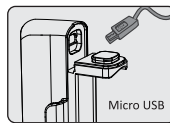

HOW TO RECHARGE