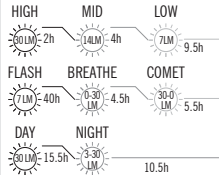

SPECIFICATIONS

*All above specifications are test results based on ANSI/NEMA FL1-2009 Standards.