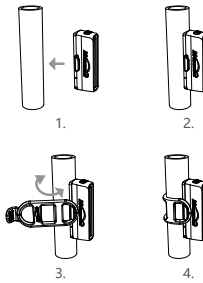

HOW TO INSTALL